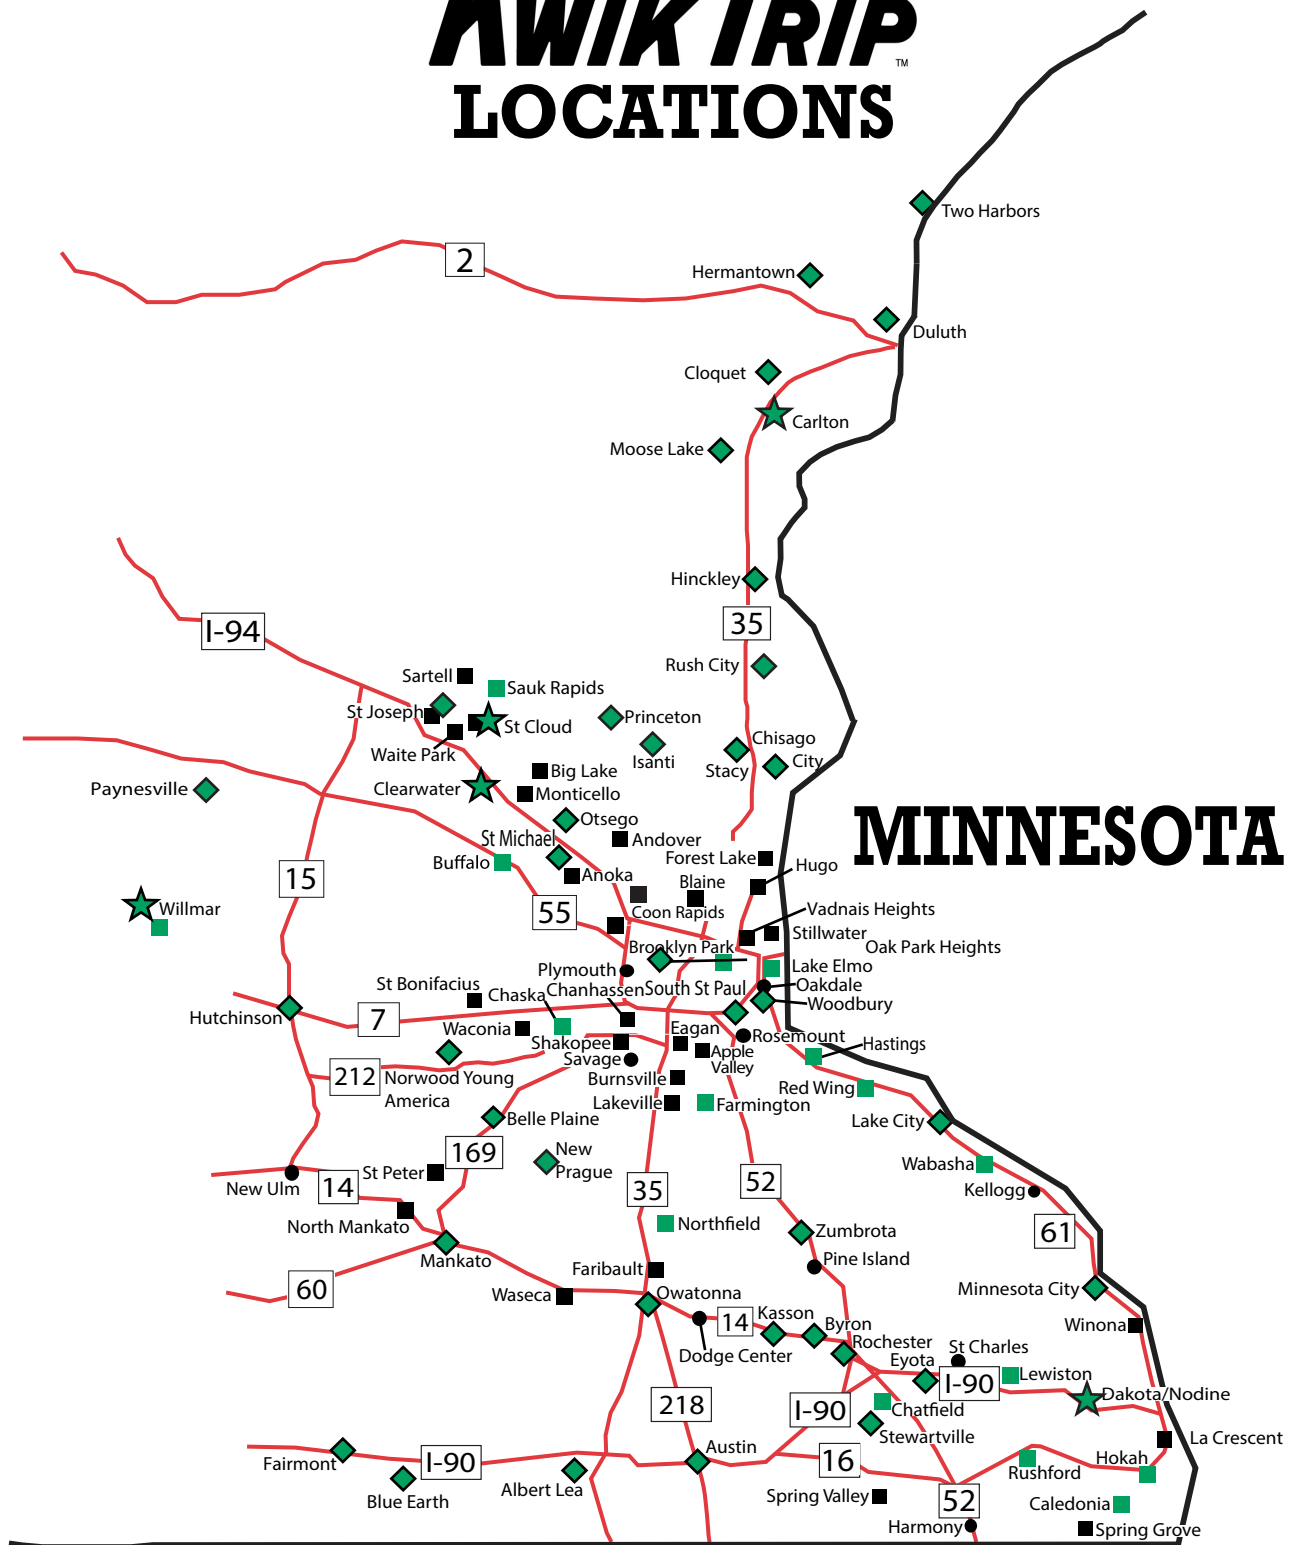

KWIK TRIP™ LOCATIONS

★ Travel Center

Separate diesel island, satellite pumps, 24-hour convenience store, parts/accessories, showers, laundry, drivers' lounge, electronic billing systems (Trendar), plus additional amenities

◆ Mini Travel Center

Separate diesel island, satellite pumps, 24-hour convenience store, electronic billing systems (Trendar), plus additional amenities

■ Convenience stores offering accessible diesel fuel for large diesel vehicles

■ Convenience stores offering in-line diesel and gasoline fuel pumps

● Convenience stores offering in-line gasoline pumps

Visit our website at: www.kwiktrip.com for more details!